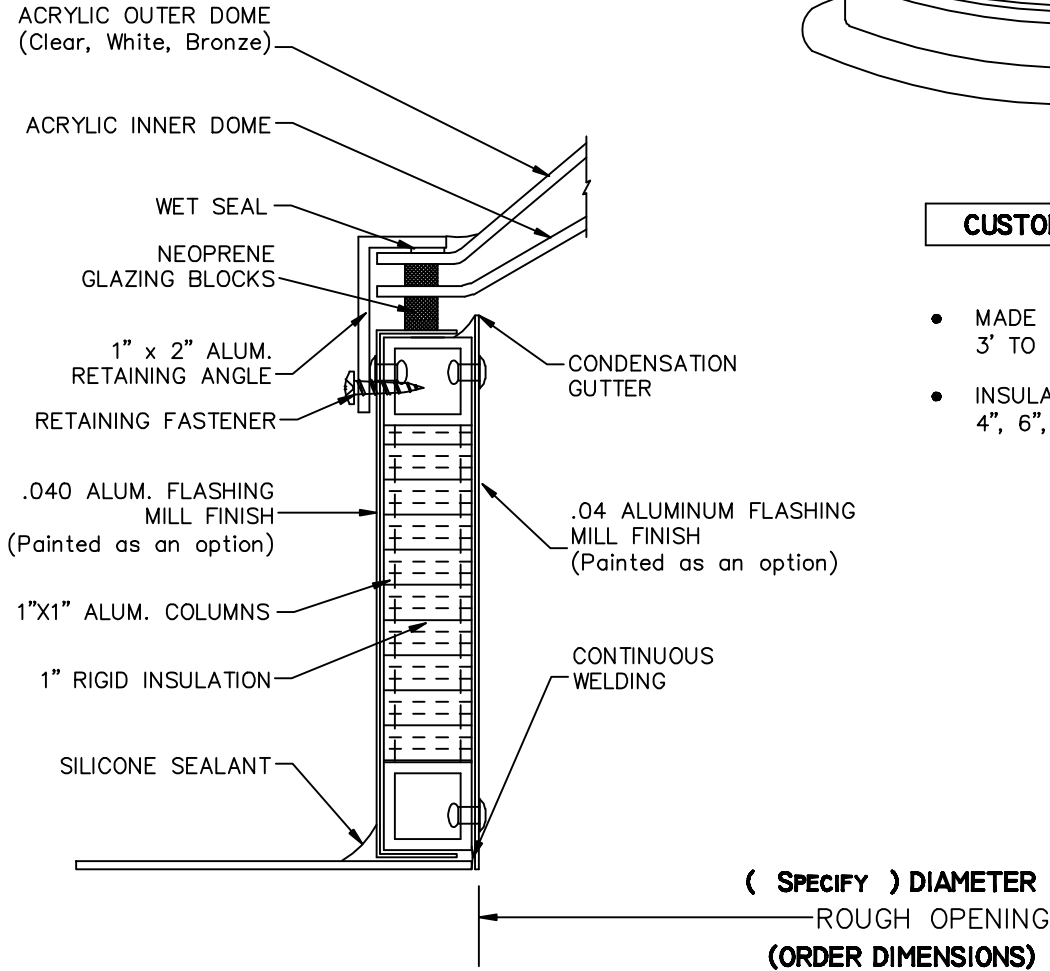

**CIRCULAR SKYLIGHT  
DECK MOUNT**

**CUSTOM SIZES AVAILABLE**

- MADE TO YOUR SPECIFICATION  
3' TO 8' DIAMETER
- INSULATED SELF CURB HIGH:  
4", 6", 9", OR 12"

( SPECIFY ) DIAMETER  
— ROUGH OPENING  
(ORDER DIMENSIONS)

**SELF-FLASHING-ACRYLIC ROUND SKYLIGHT - SPECIFICATION:**

Round Self Flashing-Acrylic, as manufactured by ORCA Manufacturing, Inc., Model R-SFA 9" ISC shall be of double wall construction of corrosion resistant aluminum welded at top and bottom, with sealed insulated double acrylic domes (Clear over Clear standard, White or Bronze tints available as an option). Units shall have a 3" mounting flange for installation to roof deck