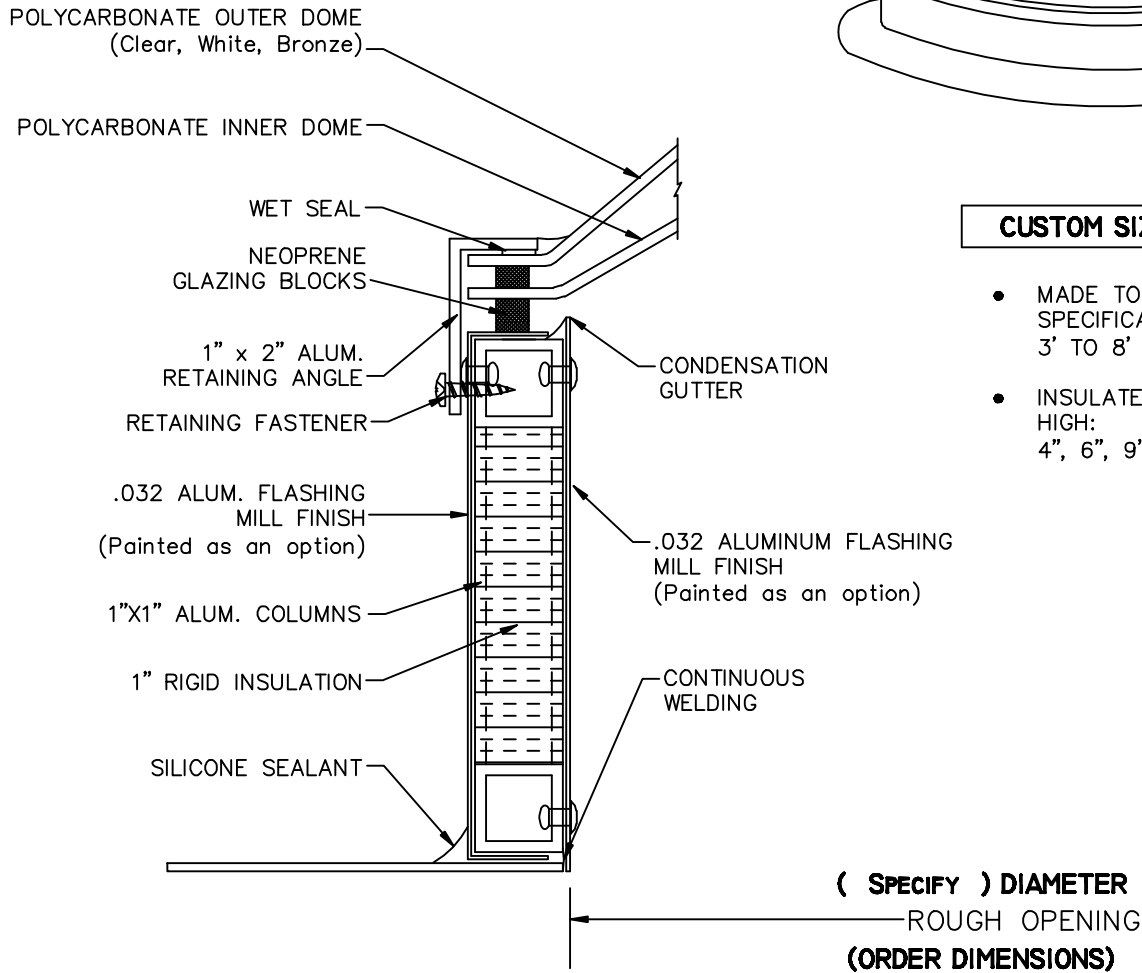

**CIRCULAR SKYLIGHT
DECK MOUNT**

CUSTOM SIZES AVAILABLE

- MADE TO YOUR SPECIFICATION
3' TO 8' DIAMETER
- INSULATED SELF CURB
HIGH:
4", 6", 9", OR 12"

(SPECIFY) DIAMETER
—ROUGH OPENING
(ORDER DIMENSIONS)

ROUND SELF-FLASHING-POLYCARBONATE SKYLIGHT - SPECIFICATION:

Round Self Flashing-Polycarbonate, as manufactured by ORCA Manufacturing, Inc., Model R-SFP - 9" ISC shall be of double wall construction of corrosion resistant aluminum welded at top and bottom, with sealed insulated double acrylic domes (Clear over Clear standard, White or Bronze tints available as an option). Units shall have a 3" mounting flange for installation to roof deck